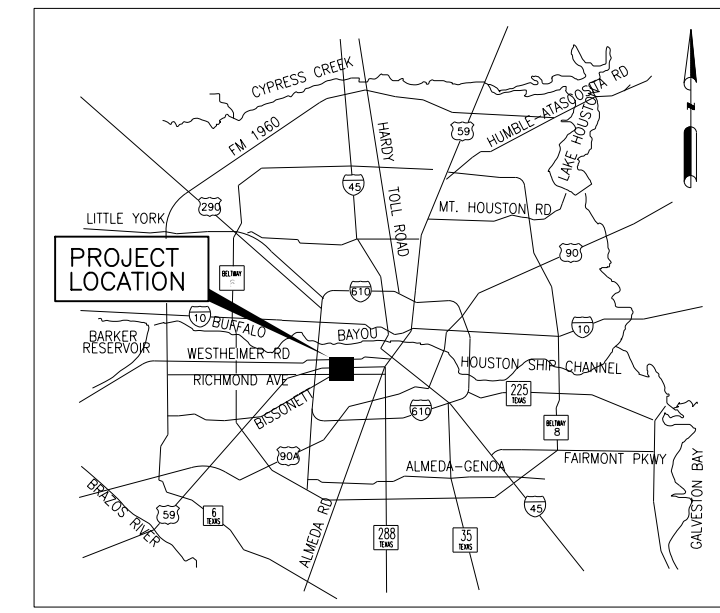

MONTROSE
TAX INCREMENT REINVESTMENT ZONE 27

CHERRYHURST SIDEWALK IMPROVEMENTS
EXISTING CONDITIONS

VICINITY MAP

LEGEND

— PROJECT AREA

SIDEWALK CONDITIONS

- GOOD
- FAIR
- POOR
- NO SIDEWALK

RAMP CONDITIONS

- GOOD
- FAIR
- POOR
- NO SIDEWALK